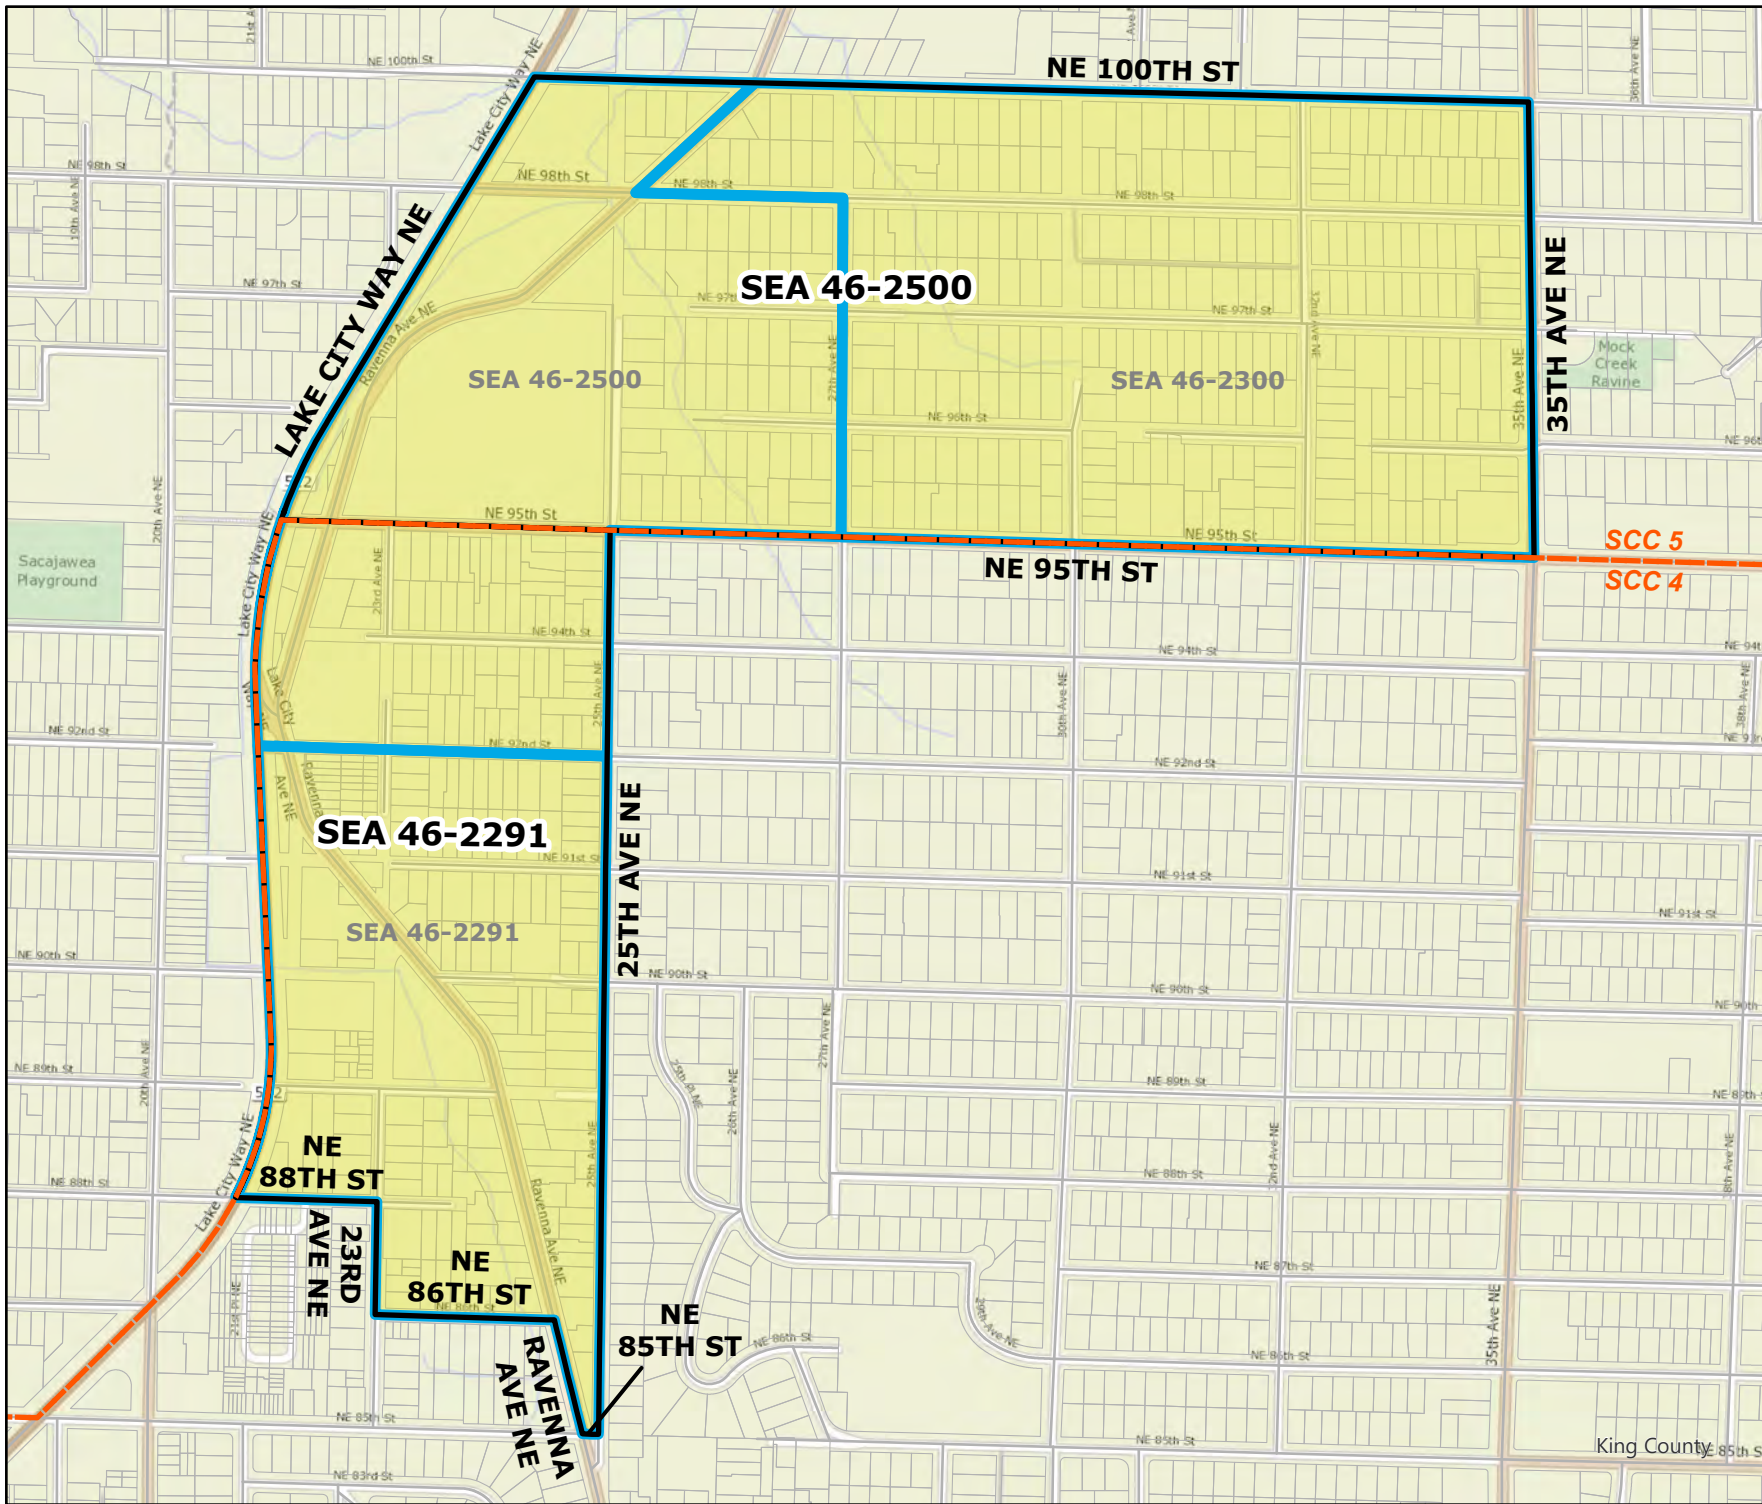

2023 Precinct Alterations

Code	Precinct Name	LG	CG	CC	SCC
2291	SEA 46-2291	46	7	1	4
2500	SEA 46-2500	46	7	1	5

Original Precinct(s)

2291	SEA 46-2291	46	7	1	5
2300	SEA 46-2300*	46	7	1	5
2500	SEA 46-2500	46	7	1	5

*: Denotes precinct(s) that have been abolished.
Precinct map produced by King County GIS Elections in accordance with KCC 1.12.101 & RCW 29A.16.040

Legend

- Original Precinct(s)
- New Precinct(s)
- Altered Precinct(s)
- Seattle City Council Districts