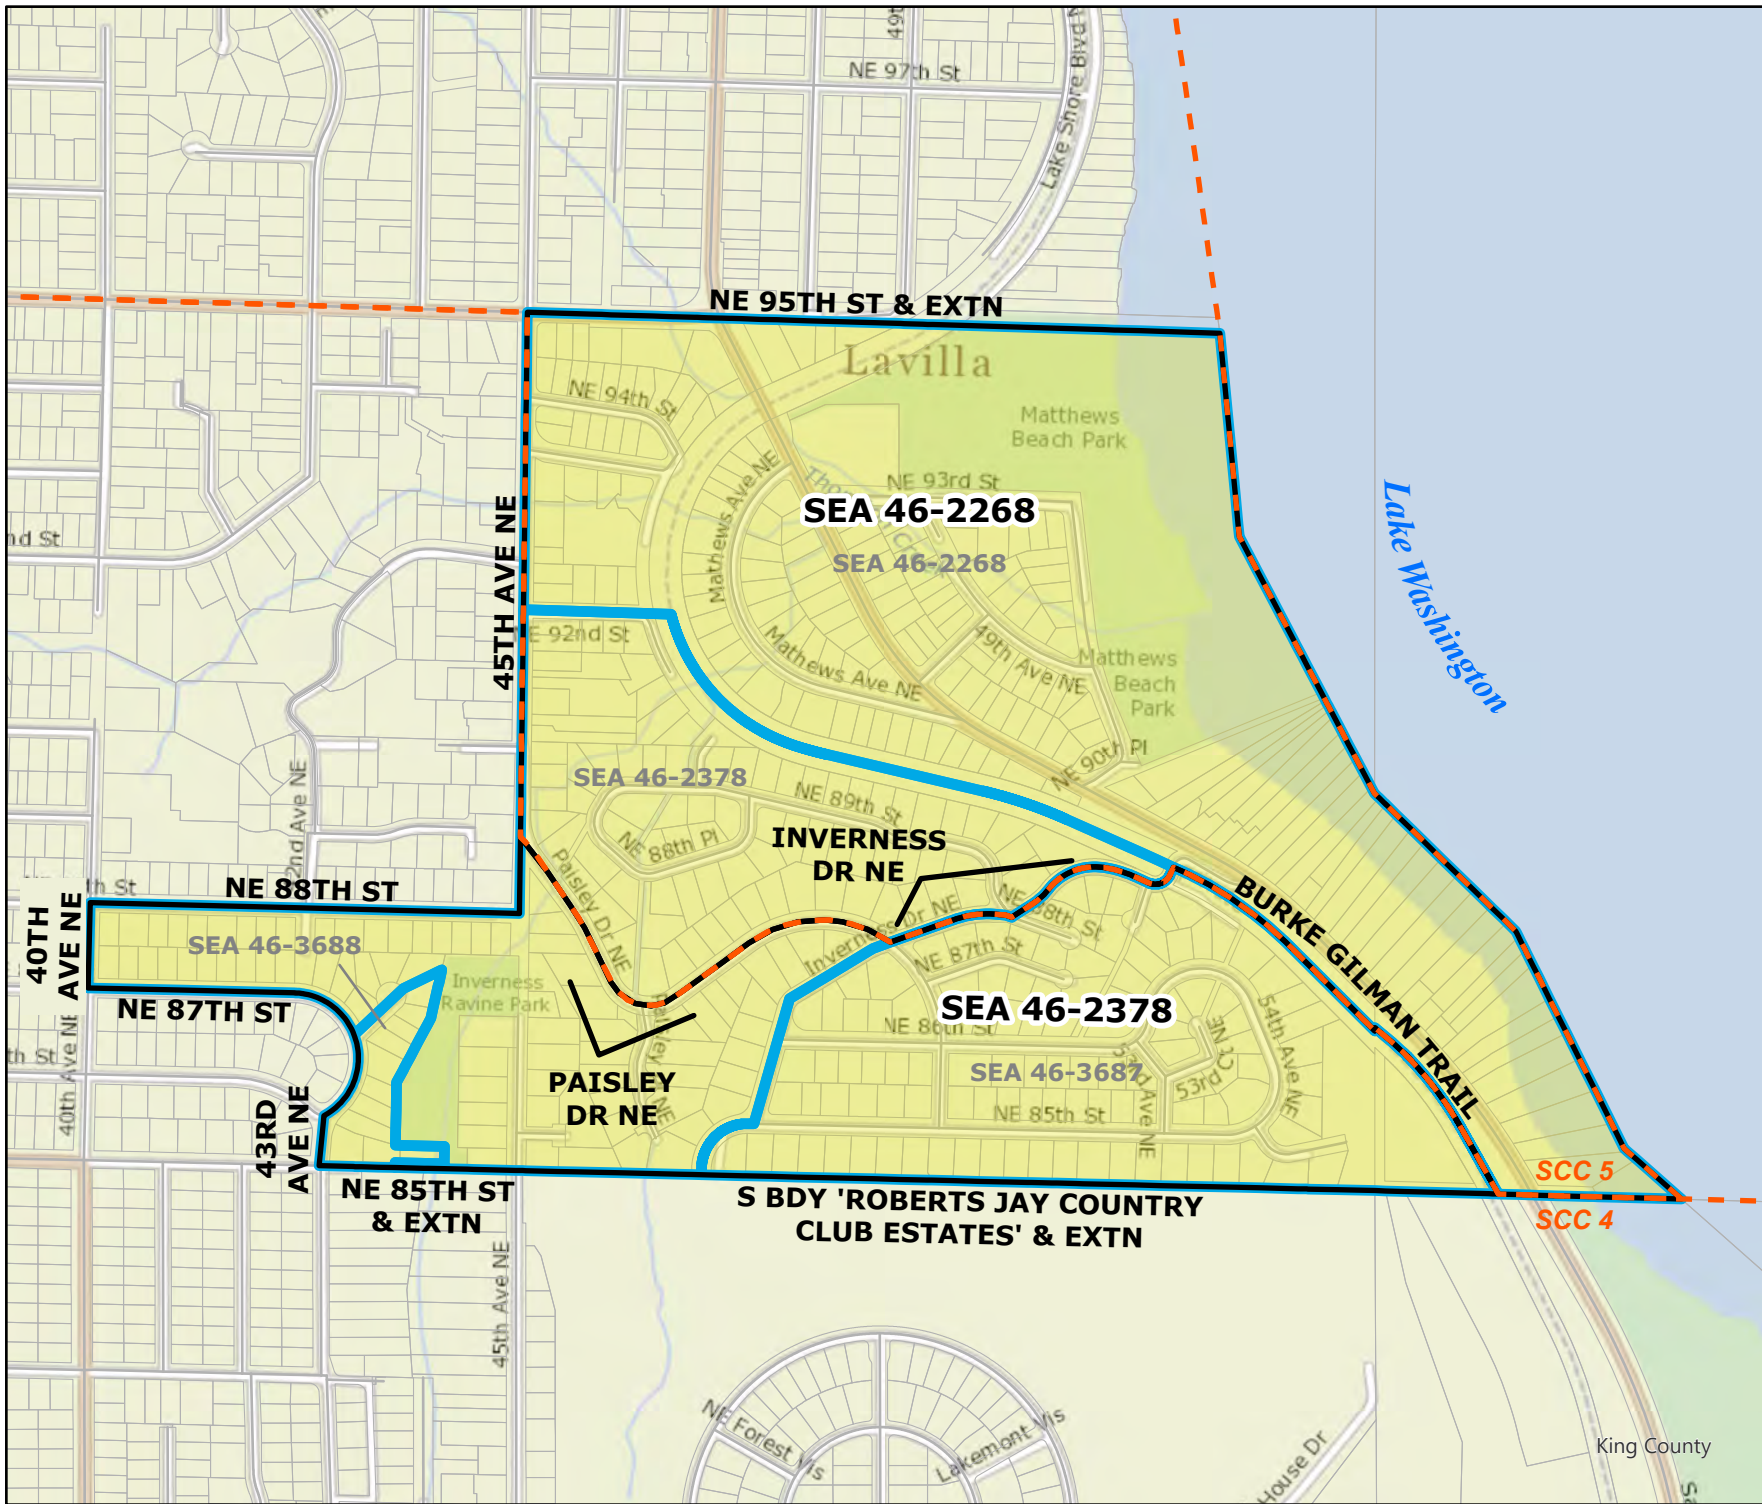

Ordinance 19577

# 2023 Precinct Alterations

Code	Precinct Name	LG	CG	CC	SCC
1279	SEA 46-1279	46	7	1	4
2069	SEA 46-2069	46	7	1	4

**Original Precinct(s)**

1279	SEA 46-1279	46	7	1	4
2069	SEA 46-2069	46	7	1	4

\*: Denotes precinct(s) that have been abolished.  
 Precinct map produced by King County GIS Elections in accordance with KCC 1.12.101 & RCW 29A.16.040

**Legend**

- Original Precinct(s)
- New Precinct(s)
- Altered Precinct(s)
- Seattle City Council Districts

# 2023 Precinct Alterations

Code	Precinct Name	LG	CG	CC	SCC
2378	SEA 46-2378	46	7	1	4
2268	SEA 46-2268	46	7	1	5
Original Precinct(s)					
2378	SEA 46-2378	46	7	1	5
2268	SEA 46-2268	46	7	1	5
3687	SEA 46-3687 *	46	7	1	4
3688	SEA 46-3688 *	46	7	1	4