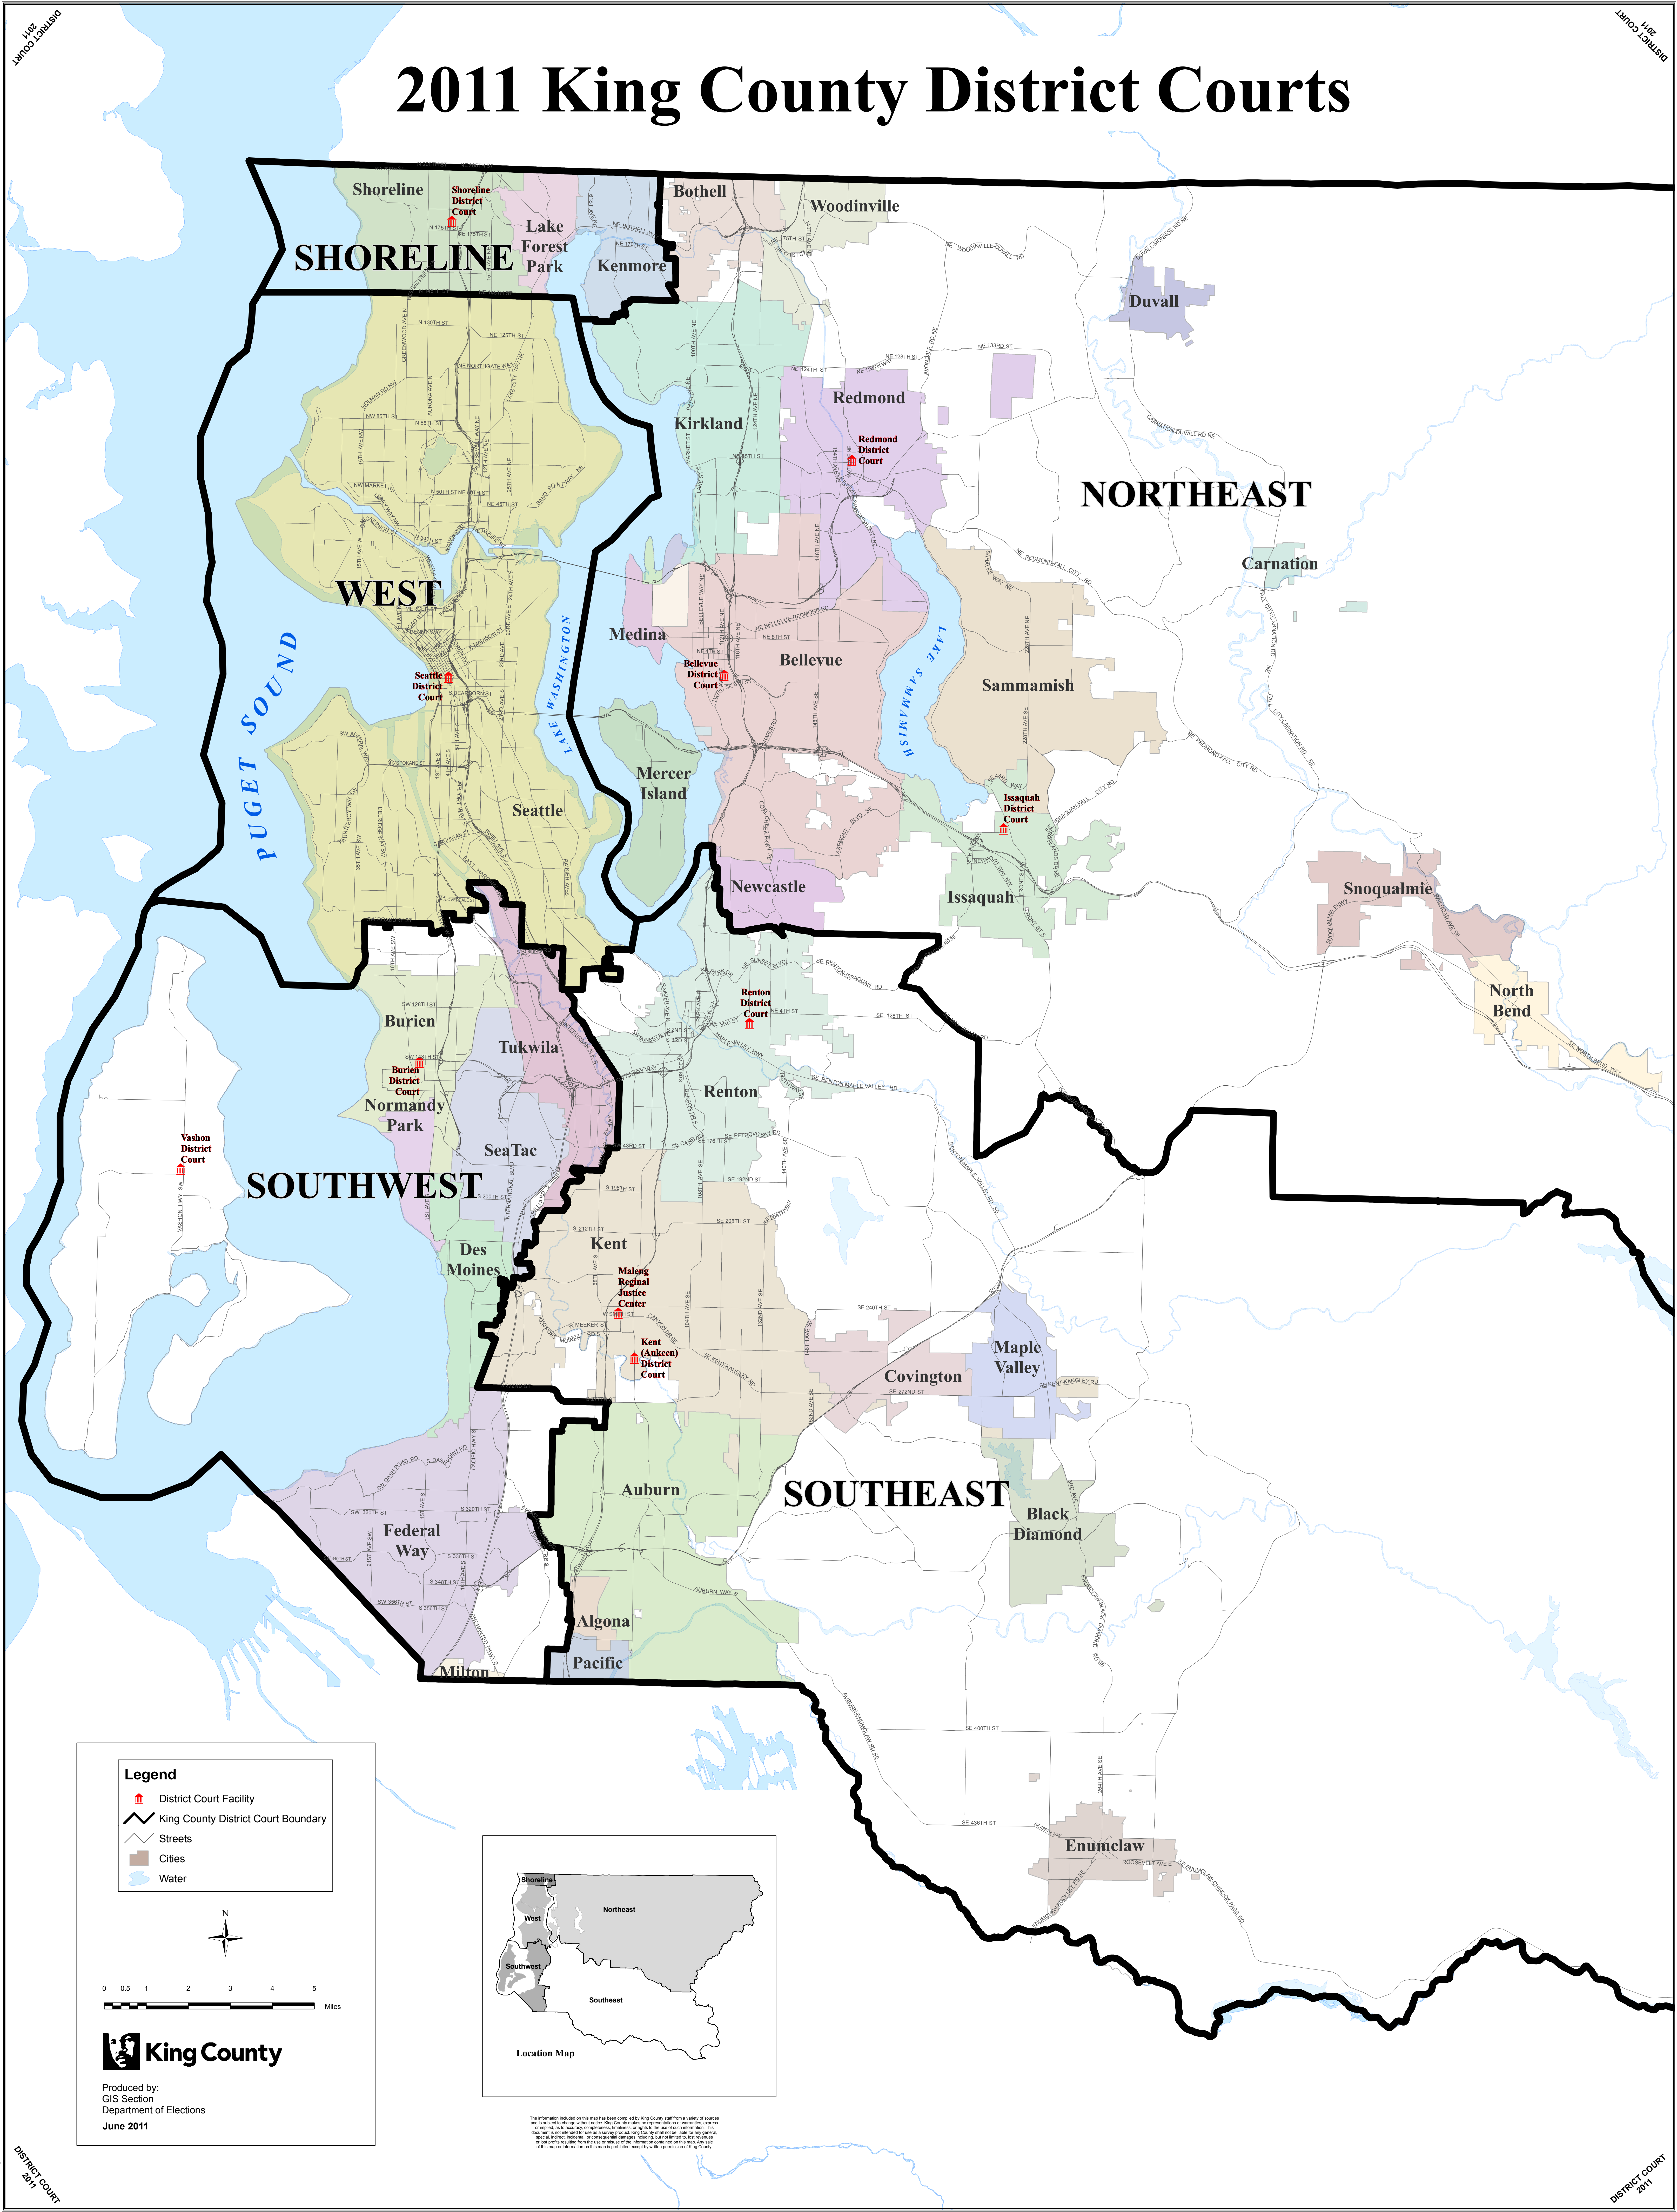

2011 King County District Courts

1. **Legend**
2. District Court Facility
   - King County District Court Boundary
   - Streets
   - Cities
   - Water

0 0.5 1 2 3 4 5 Miles

King County

Produced by:
GIS Section
Department of Elections
June 2011